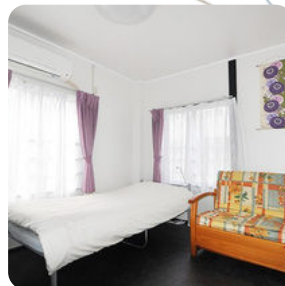

TOKYOSTAY

GUESTHOUSE WITH ONLY TWO BEDROOMS - 1 MIN FROM OTSUKA STATION ! (1 STOP FROM IKEBUKURO)

OUR HOUSES

GUEST HOUSE

- 2LDK
 - Room Area: 8~10m²
 - quiet place
- Capacity for 2 people

EQUIPMENT

- Internet, water, gas, electricity included.
- Bedding, washing machine, kitchen utensils, refrigerator, rice cooker, kettle, hairdryer, towels, soap, hob included.
- Air conditioning and heating.