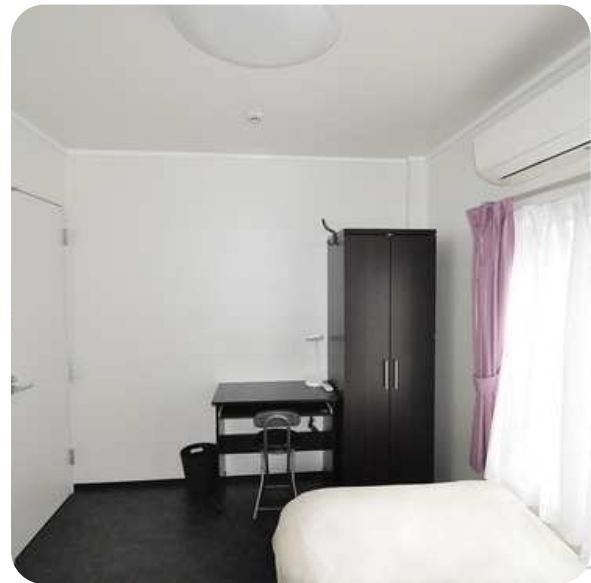

Room Description

- Bedding
- Closet
- Air Conditioner
- Desk • Chair

LOCALISATION

2-26-7, Kita Otsuka, Toshima-ku, Tokyo

INTERESTED IN OUR APARTMENTS?

Do not hesitate to contact us

03-5980-9621