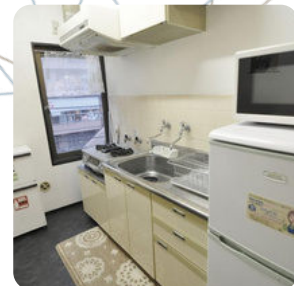

TOKYOSTAY

GUESTHOUSE WITH ONLY TWO BEDROOMS - 1 MIN FROM OTSUKA STATION ! (1 STOP FROM IKEBUKURO)

OUR HOUSES

GUEST HOUSE

- 2LDK
 - Room Area: 8~10m²
 - quiet place
- Capacity for 2 people

EQUIPMENT

- Internet, water, gas, electricity included.
- Bedding, washing machine, kitchen utensils, refrigerator, rice cooker, kettle, hairdryer, towels, soap, hob included.
- Air conditioning and heating.

**Sharing (Public Usage)**

- Kitchen
- Bath/Shower Room
- Washroom
- Dining Table
- TV
- Washing Machine
- Internet (Wireless)

LOCALISATION

2-26-7, Kita Otsuka, Toshima-ku, Tokyo

INTERESTED IN OUR APARTMENTS?