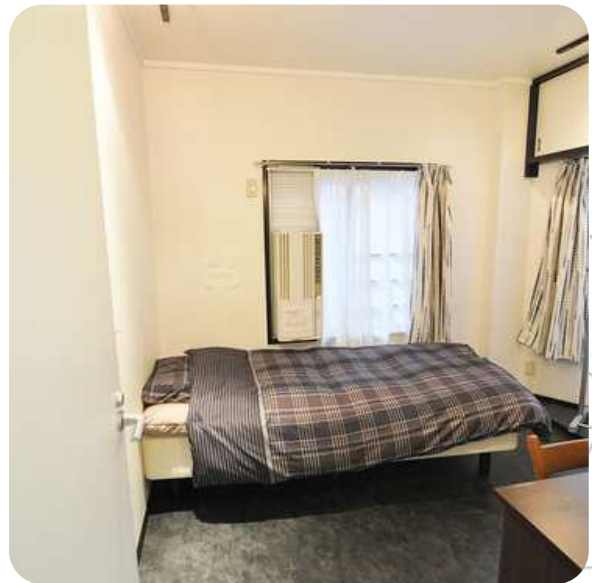

Room Description

- Bedding
- Closet
- Air Conditioner
- Desk • Chair

LOCALISATION

2-26-7, Kita Otsuka, Toshima-ku, Tokyo

INTERESTED IN OUR APARTMENTS?

Do not hesitate to contact us

03-5980-9621